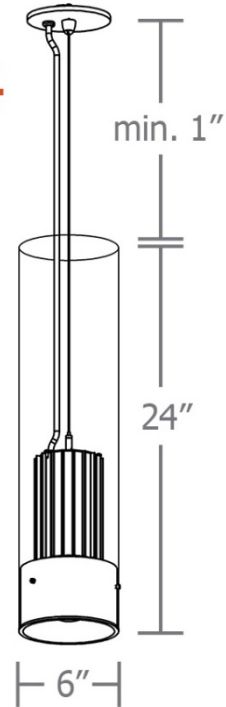

mere.ly™ 5-slider

your lighting rep has  
recommended the **mere.ly™**  
pendant for your project  
Let's take a quick look:

## sizes and lumens

**P9912**

**P9924**

- P9912 (12") / 1625 – 2325 lm
- P9924 (24") / 1625 – 2325 lm

## construction

6" dia. cylindrical open-bottom .100" virgin clear acrylic diffuser; non-standard lengths available upon request

integral programmable driver, constant current, universal input (120-277v), field maintainable, 0-10v controllable to 1% dimming.

## Statistics

Description	Symbol	Avg	Max	Min	Max/Min	Avg/Min
mere.ly	+	14.2 fc	29.2 fc	8.4 fc	3.5:1	1.7:1

Plan View  
Scale - 1" = 2ft

- 10' x 10' x 10'H space
- 80/50/20 reflectances
- bottom of fixture at 7' aff
- FC readings at 2.5' aff
- layout conducted using P9924 LO lumen package (2325 delivered lumens)