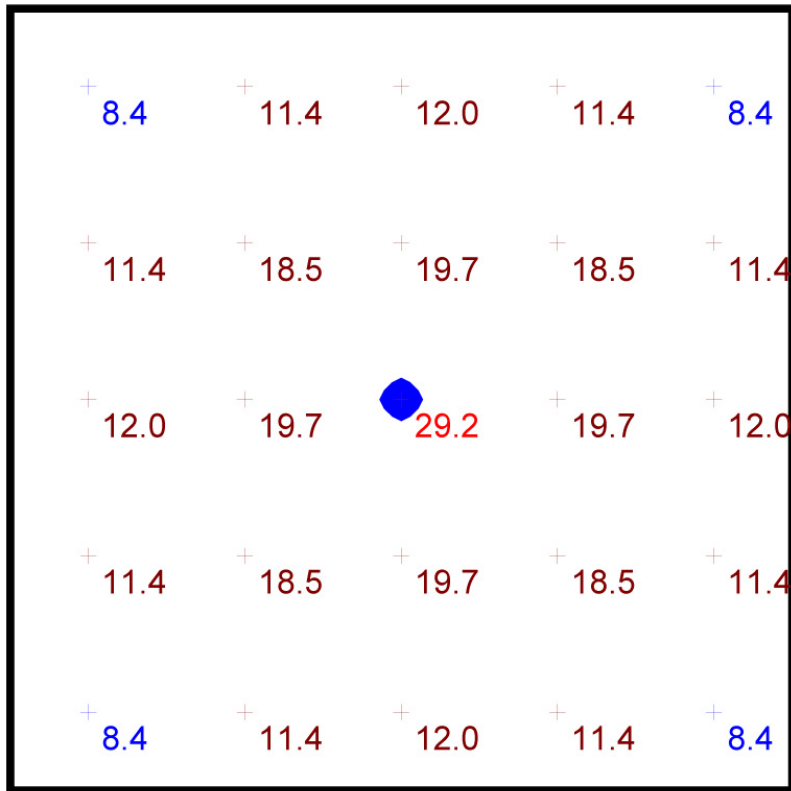

## Statistics

Description	Symbol	Avg	Max	Min	Max/Min	Avg/Min
mere.ly	+	14.2 fc	29.2 fc	8.4 fc	3.5:1	1.7:1

Plan View  
Scale - 1" = 2ft

- 10' x 10' x 10'H space
- 80/50/20 reflectances
- bottom of fixture at 7' aff
- FC readings at 2.5' aff
- layout conducted using P9924 LO lumen package (2325 delivered lumens)