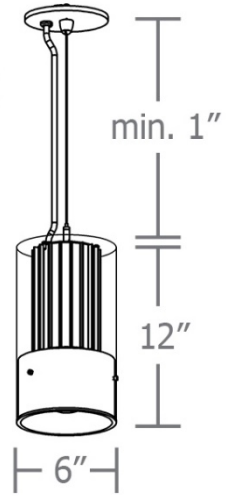

## sizes and lumens

**P9912**

**P9924**

- P9912 (12") / 1625 – 2325 lm
- P9924 (24") / 1625 – 2325 lm

## construction

6" dia. cylindrical open-bottom .100" virgin clear acrylic diffuser; non-standard lengths available upon request

integral programmable driver, constant current, universal input (120-277v), field maintainable, 0-10v controllable to 1% dimming.

## Statistics

Description	Symbol	Avg	Max	Min	Max/Min	Avg/Min
mere.ly	+	14.2 fc	29.2 fc	8.4 fc	3.5:1	1.7:1

Plan View  
Scale - 1" = 2ft

- 10' x 10' x 10'H space
- 80/50/20 reflectances
- bottom of fixture at 7' aff
- FC readings at 2.5' aff
- layout conducted using P9924 LO lumen package (2325 delivered lumens)