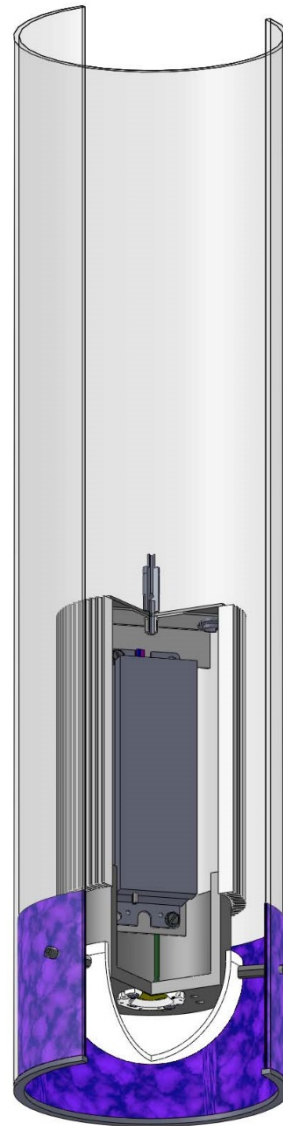

construction

6" dia. cylindrical open-bottom .100" virgin clear acrylic diffuser; non-standard lengths available upon request

integral programmable driver, constant current, universal input (120-277v), field maintainable, 0-10v controllable to 1% dimming.

flexible film rests on clear acrylic ledge bonded to bottom of cylinder. choose from 4 colors/patterns .

single COB LED module in 80+ CRI standard or optional 90 CRI 2700K, 3000K, 3500K and 4000K

secondary white diffuser dome over LED softens down light

5" dia. spun steel canopy with single or dual field adjustable stainless steel cables that allow for exact AFF mounting heights

(POC) power over cable suspension system option provides a clean look without the need for a separate power cord

optional colored cloth power cord in blue, orange, purple, red, or white & gray dot

2 anodized finishes, 18 standard powder coated paint finishes + custom RAL colors